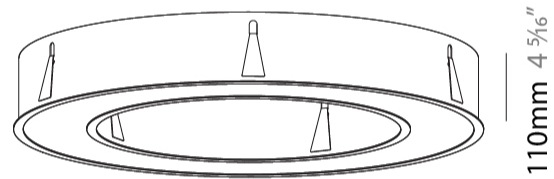

GENERAL

Series: Glorious
Subseries: Glorious
Brand: Prolicht
Division: Architectural
Mounting Type: Recessed
Mounting Location: Ceiling
Subcategory: Ambient

PHYSICAL

Shape: Round
Diameter (mm): 970
Diameter (in): 38 ³ / ₁₆
Height (mm): 110
Height (in): 4 ⁵ / ₁₆
Min. Recessing Depth (mm): 120
Min. Recessing Depth (in): 4 ³ / ₄
Light Distribution: Direct
Weight (kg): 11.164
Weight (lbs): 24.61
Diffuser: PMMA - Opal or Micro-Prism
Fixture Finish: SSR / BKV / CWI / CRY / HAB / UFT / ITA / RUA / FTG / MYG / LOD / PUS / FRO / FUP / KIA / POP / BLS / SPG / MEY / GOH / GUM / CHC / COM / ABZ / JAG / OBR / MOS / ROR
Fixture Material: Aluminum
Cut-out Measurements: 960mm / 37 13/16" x 640mm / 25 3/16"

Ø 628mm 24 3/4"

Ø 970mm 38 3/16 "

110mm 4 5/16"

960mm x 640mm
37 13/16" x 25 3/16"

120mm
4 3/4"

10 - 15mm
3/8" - 9/16"

A37505-

PROJECT _____